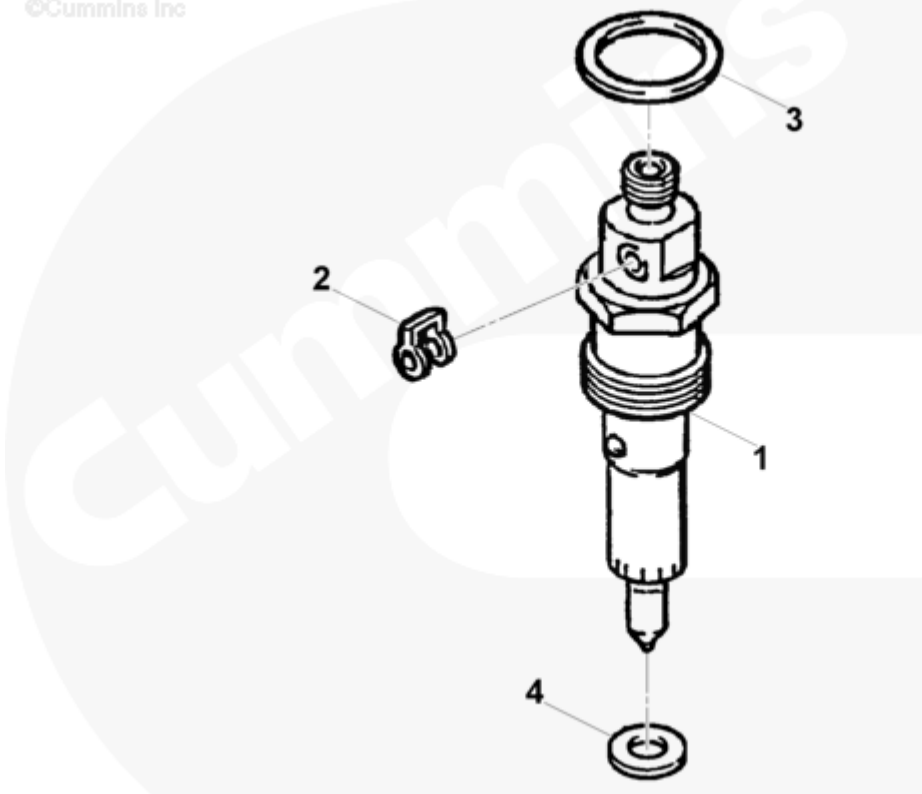

©Cummins Inc

fi900gb

SMALL | MEDIUM | LARGE

Cart	Ref No	Part Number	Part Description	Required	Remarks
View My Cart					
		PP742-02	Fuel Injector		CPL742. Cav Edge Filter...(More)

					Injector
<input type="checkbox"/>	1	3802333	Injector		Recon equivalent 3802333 RX
		3919327	Injector	1	
	2	3903380	Banjo Connector Seal	1	Replace With 4942278
<input type="checkbox"/>	3	3909356	Rectangular Ring Seal	1	
<input type="checkbox"/>	4	3900808	Injector Seal	1	